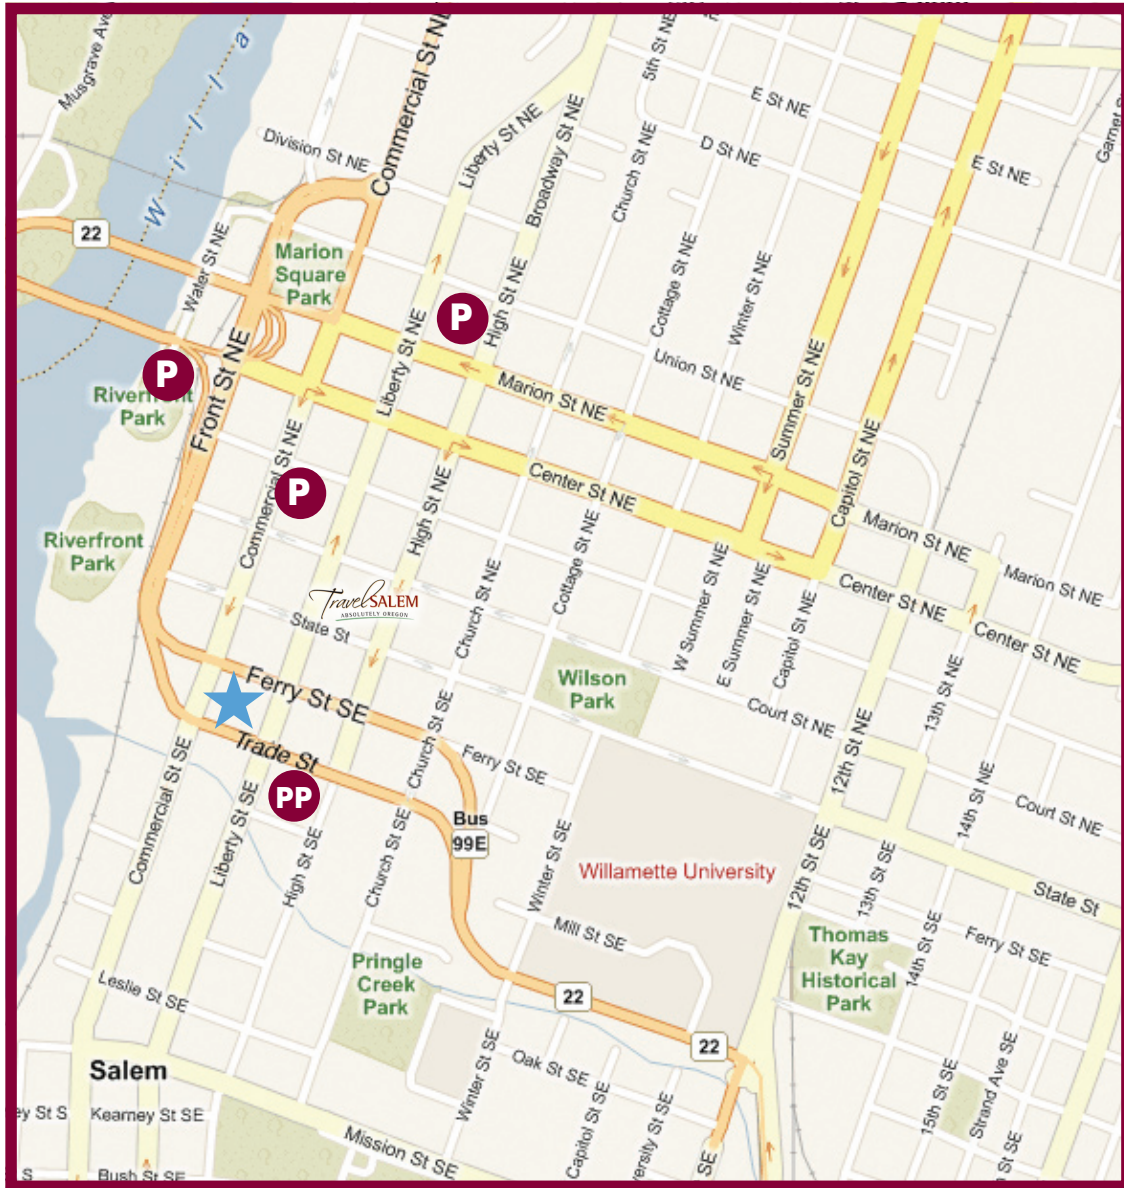

Salem Conference Center

PARKING GUIDE

★ Salem Conference Center & Phoenix Grand Hotel
Complimentary Underground Parking

PP Pringle Parkade - Complimentary S.C.C. Roof Top Parking

P Public Parking